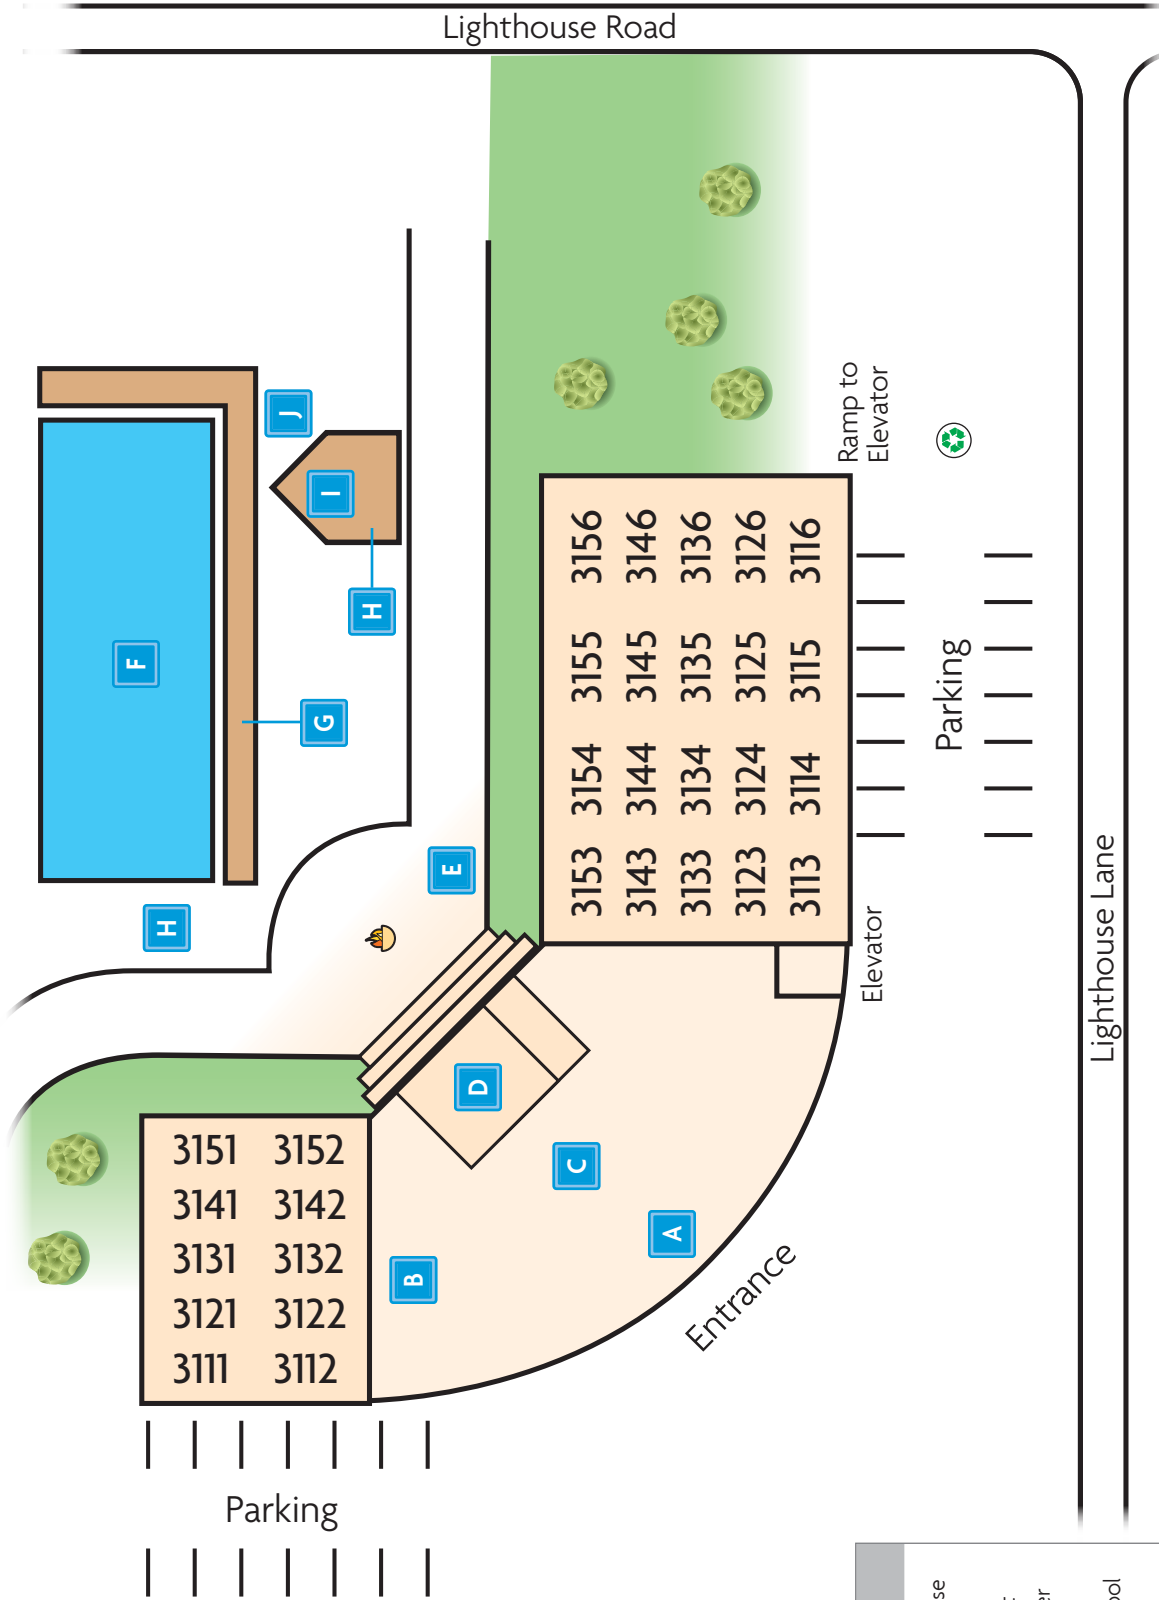

Harbour Town

Parking

3151	3152
3141	3142
3131	3132
3121	3122
3111	3112

3153	3154	3155	3156
3143	3144	3145	3146
3133	3134	3135	3136
3123	3124	3125	3126
3113	3114	3115	3116

LEGEND

- A The Clubhouse
- B Lobby Desk
- C Legend's Loft
- D Fitness Center
- E Herb Garden
- F Swimming Pool
- G Sundeck
- H Whirlpool Spa
- I Gazebo
- J Giant Chess
- Barbecue Grills
- Recycling

Harbour Town Golf Links

Sea Pines Racquet Club

Lighthouse Lane