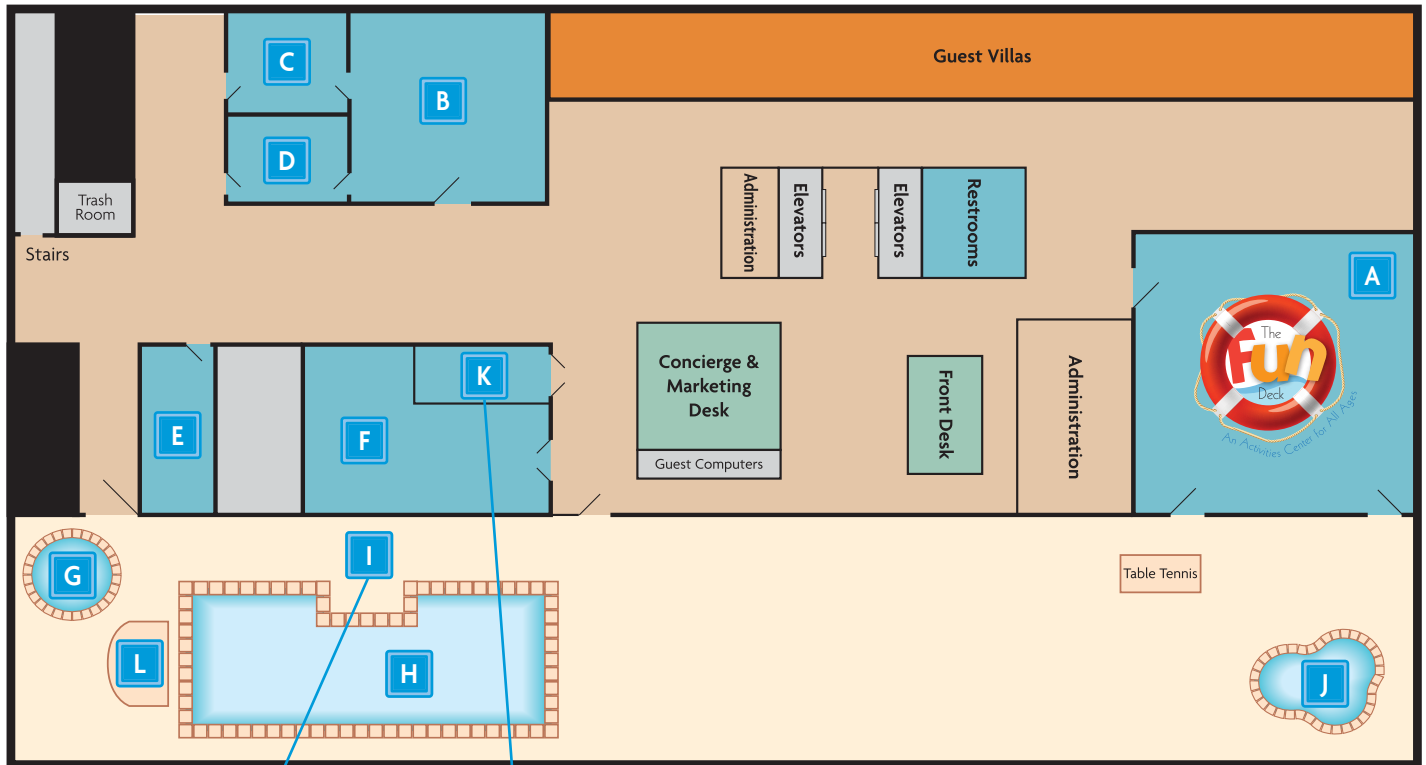

BEACHPLACE FLOORS

- PL Taxi Pickup/Drop-Off
- P1 Beach/Mall Access
- P3 Mall Access
- P4 Parking
- P5 Parking
- Lobby Lobby Level/Villas
- 2 – 18 Villas
- 19 Overlook Lounge and Villas

VILLA NUMBERS

- Even Intracoastal Waterway View
- Odd Oceanfront View

Smoking areas available — please ask at the Front Desk.

Your villa key is required to access any floor above the Lobby level between 6 p.m. – 7 a.m.

LEGEND

- | | | |
|--|--|---|
| <ul style="list-style-type: none"> A The Fun Deck
Activities Center <ul style="list-style-type: none"> • Kids Activity Area • The Brig – Teen Lounge • The State Room B Fitness Center
(Open 24 hours) | <ul style="list-style-type: none"> C Ladies' Locker Room/
Steam Room D Men's Locker Room/
Steam Room E Guest Laundry Facilities/
Ice Machine F Sales Gallery | <ul style="list-style-type: none"> G South Whirlpool Spa H Pool I Splash Pool Bar & Grill J North Whirlpool Spa K The Marketplace Express L Kids Splash Pad |
|--|--|---|