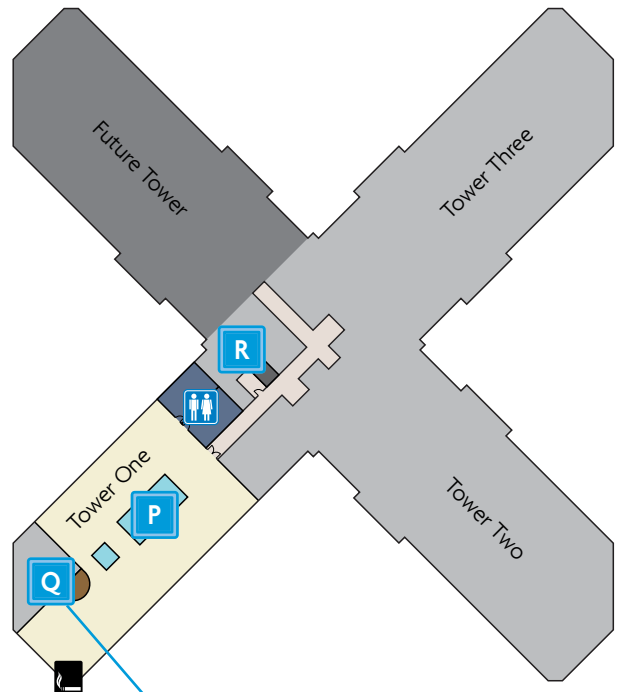

5th Floor

38th Floor

Ground Floor

LEGEND

- A Entrance
- B Valet
- C Lobby Bar
- D Front Desk
- E Activity Center
- F Concierge
- G The Marketplace
- H The Marketplace Express
- I Departure Lounge/Taxi Pickup
- J Guest Computers
- K ATM
- L Fitness Center
- M Elevators (Floors 1, 5, 26 – 37)
- N Elevators (Floors 1, 5 – 25, 36, 37)
- O 5th Floor Pool Bar & Grill
- P Pool
- Q Sky Bar 38
- R Elevator to 37th Floor
- Smoking Area
- Restrooms

marketplace express

LOBBY BAR

marketplace