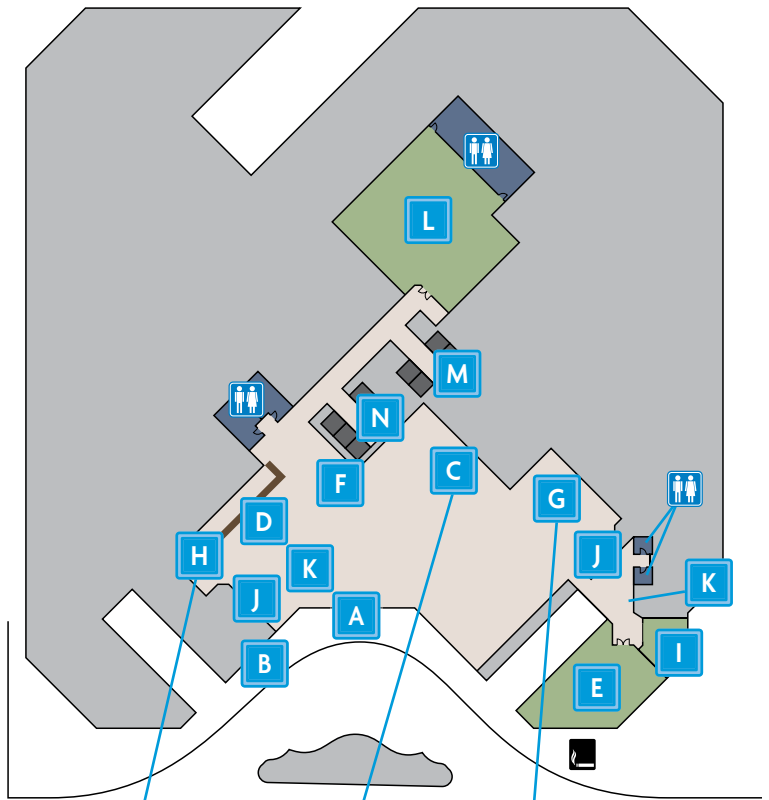

5th Floor

38th Floor

Ground Floor

LEGEND

- A Entrance
- B Valet
- C Lobby Bar
- D Front Desk
- E Activity Center
- F Concierge
- G The Marketplace
- H The Marketplace Express
- I Departure Lounge/Taxi Pickup
- J Guest Computers
- K ATM
- L Fitness Center
- M Elevators (Floors 1, 5, 26 – 37)
- N Elevators (Floors 1, 5 – 25, 36, 37)
- O 5th Floor Pool Bar & Grill
- P Pool
- Q Sky Bar 38
- R Elevator to 37th Floor
- Smoking Area
- Restrooms

marketplace express

LOBBY BAR

marketplace